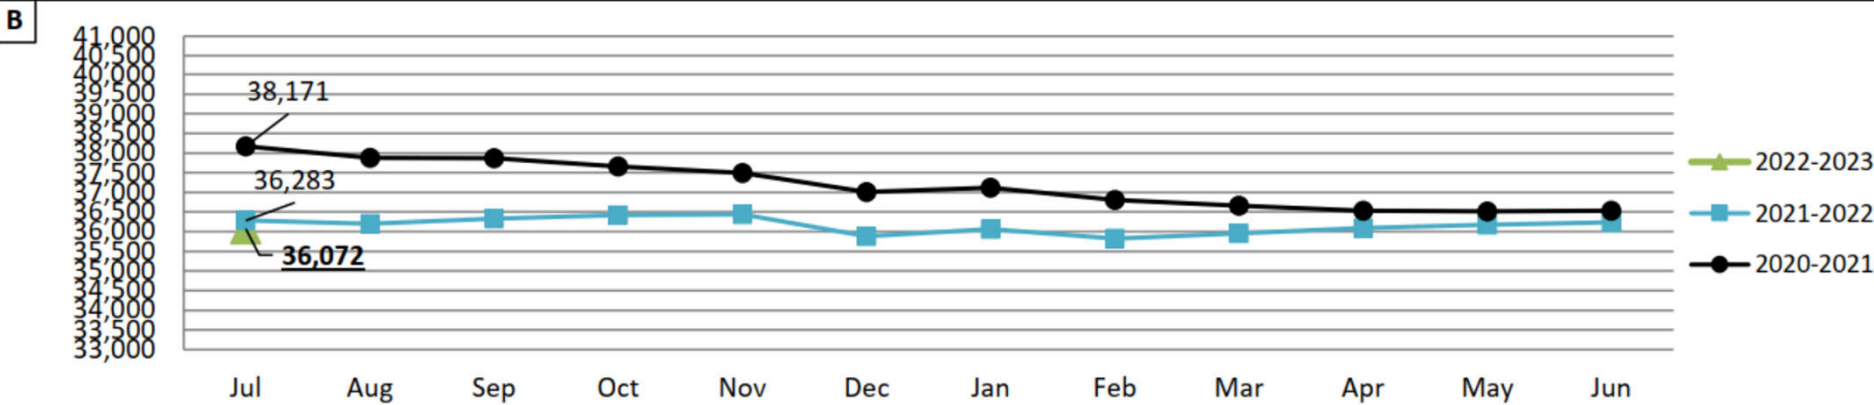

ASHRAE Region XIII CRC (2022-2023) Membership Promotion (MP) Report 19 Aug 2022 (Fri)

Ir Dr. Sam C. M. Hui

Regional Vice Chair – Membership Promotion

sam.cmhui@gmail.com

ASHRAE MEMBERSHIP DASHBOARD (JUL 2022)

July Membership Dashboard (07/31/2022 Data)

Total Membership (Paid & Unpaid): 2020, 2021, 2022

2020-2021 decreasing ↘
2021-2022 increasing ↗

Total \$240 Members & Associates (Paid & Unpaid): 2020, 2021, 2022

1. Total includes paid and unpaid members, and does not include students.
2. Goal for new members is set at 2%.
3. Period covering: 1 Jul 2021 to 30 Jun 2022.

4 Chapters can meet the goal (↑2%)

PAOE MEMBERSHIP PROMOTION (2021-2022)