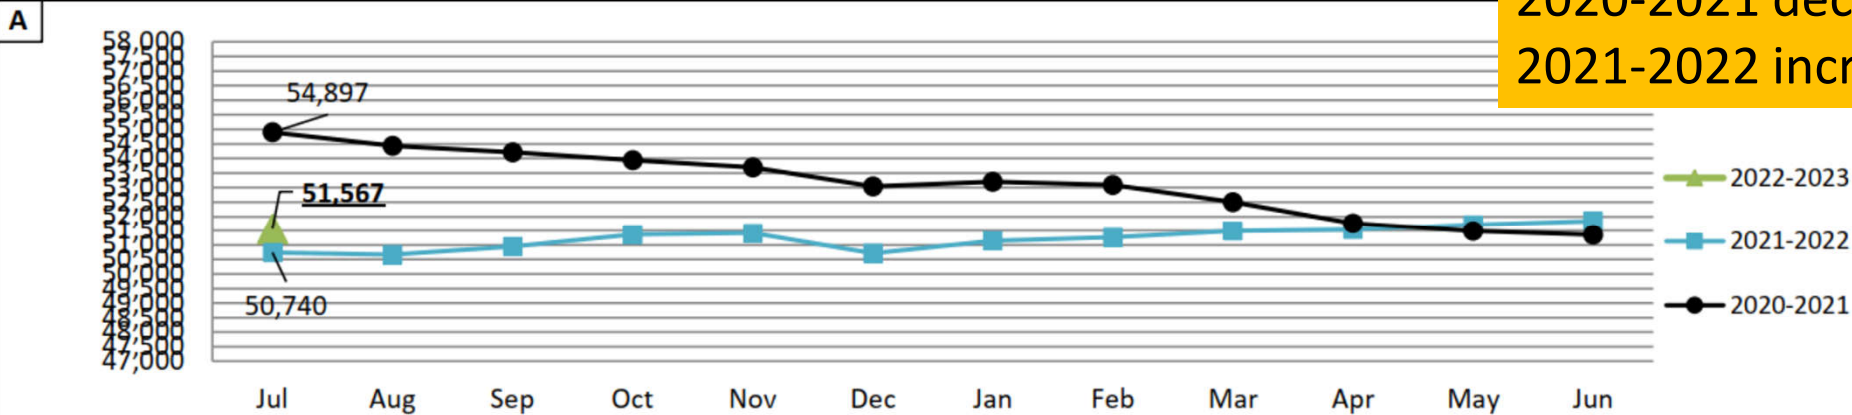

July Membership Dashboard (07/31/2022 Data)

Total Membership (Paid & Unpaid): 2020, 2021, 2022

2020-2021 decreasing ↘
2021-2022 increasing ↗

Total \$240 Members & Associates (Paid & Unpaid): 2020, 2021, 2022